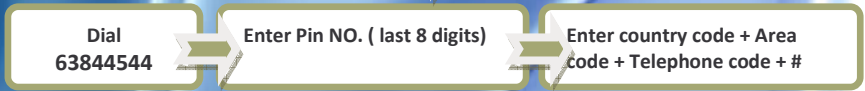

PADMA 2 in 1 পদ্মা 2 in 1

No connection fee !!!! 24 hours flat rate!!!!

Bangladesh	IDD	CB
Chittagong - Dhakka	236	175
Mobile	255	187
Others	204	155

Country	IDD	Call Back	Country	IDD	Call Back
INDIA	170	130	China 中國	795	409

Malaysia	IDD	Call Back
Fixed	478	296
Mobile	256	189

Singapore	Call Back
	500

COUNTRY	Fixed IDD/ CB Mins	MobileIDD/CB Mins	COUNTRY	Fixed IDD/ CB Mins	MobileIDD/CB Mins
AUSTRALIA	550/331	62/54	NIGERIA	75/64	75/64
SAUDI ARABIA	95/80	43/39	PAKISTAN	76/64	76/64
EGYPT	50/46	68/58	PHILIPPINES	76/64	76/64
HONG KONG	572/336	629/356	QATAR	55/48	49/43
INDONESIA			VIETNAM		
Jakarta & Surabaya	325/225	83/71	Hanoi &	193/149	147/118
Batam & Medan	166/130	83/71	Ho chi Minh		
Others	114/94	83/71	Others	160/127	147/118
IRAN	105/87	101/84	SRI LANKA	87/73	77/66
JAPAN	432/278	84/71	TAIWAN	719/386	122/100
KOREA SOUTH	401/264	187/144	THAILAND	755/397	755/397
MYANMAR	30/30	26/26	UK	868/429	44/39
NEW ZEALAND	345/326	37/34	USA	787/407	787/407

SMS Register

IDD

CB

Customer Service : 6293 404
Rates effective from 17/8/2008

Minutes calculates based on $12 Padma card. Register number cannot be changed. For destinations with calling rates are 10 cents below, minimum charge will be 1 minute subsequently, it will be on 2 minutes block charges. Call charges will be rounded up to the first decimal point. Make calls from Mobile with free-in-coming call plan when using callback service. All rates are correct at time of print and are subject to change without prior notice. Others term condition are apply.

www.Hakjp.com.sg