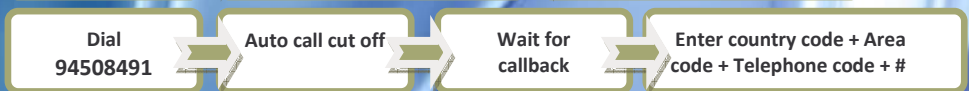

Customer Service : 6293 404
Rates effective from 17/8/2008

Minutes calculates based on $12 Padma card. Register number cannot be changed. For destinations with calling rates are 10 cents below, minimum charge will be 1 minute subsequently, it will be on 2 minutes block charges. Call charges will be rounded up to the first decimal point. Make calls from Mobile with free-in-coming call plan when using callback service. All rates are correct at time of print and are subject to change without prior notice. Others term condition are apply.

www.Hakjp.com.sg