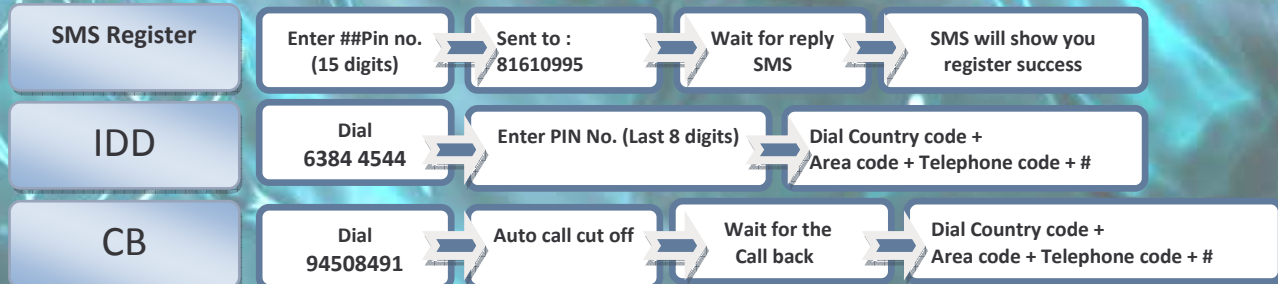

## China

Fixed & Mobile 500 Mins (IDD)  
258 Mins (CB)

**NO CONNECTION CHARGE !!! 24 HOURS FLAT RATE!!! 5 IN 1 CARD !!!!**

COUNTRY	Fixed IDD/ CB Mins	MobileIDD/CB Mins	COUNTRY	Fixed IDD/ CB Mins	MobileIDD/CB Mins
AUSTRALIA	352/212	39/36	NIGERIA	47/43	47/43
BANGLADESH Chittagong-Dhakka Others	148/116 128/106	171/129 171/129	PAKISTAN	47/43	47/43
EGYPT	50/46	54/49	PHILIPPINES	47/43	40/37
HONG KONG	360/215	395/227	QATAR	34/32	30/29
INDONESIA Jakarta & Surabaya Batam & Medan Others	207/149 105/87 71/63	52/48 52/48 52/48	VIETNAM Hanoi & Ho chi Minh Others	101/85 84/72	77/67 77/67
IRAN	66/59	64/57	SRI LANKA	55/50	48/44
JAPAN	235/163	44/40	TAIWAN	377/221	64/57
KOREA SOUTH	210/151	98/82	THAILAND	475/251	475/251
MALAYSIA	300/192	157/121	SAUDI ARABIA	60/54	43/39
MYANMAR	18/18	18/18	UK	614/286	28/26
NEW ZEALAND	287/186	74/23	USA	495/257	495/257