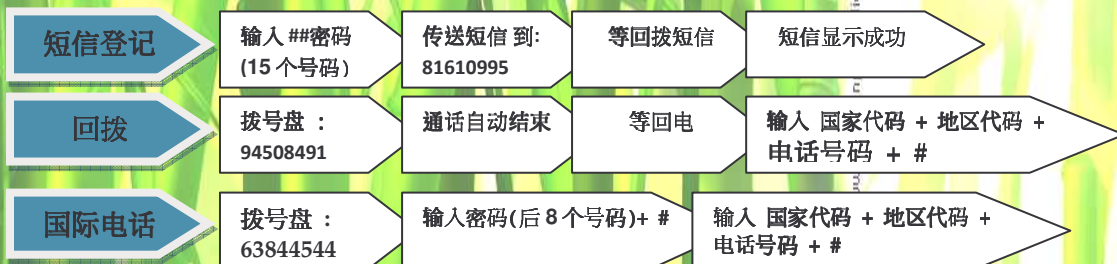

中国 China

IDD (国际电话)
900 mins (固定)
900 mins (手机)

Call Back (回拨)
469 mins (固定)
469 mins (手机)

马来西亚 Malaysia

500 mins (固定)
261 mins (手机)

331 mins (固定)
206 mins (手机)

本地电话 Local Call (65) 540 mins (回拨) CALL BACK

Countries	Fixed Line Mins	IDD/CB Mins	Mobile IDD/CB Mins	Countries	Fixed Line Mins	IDD/CB Mins	Mobile IDD/CB Mins
Philippines 菲律宾	79/73		66/62	Cambodia 柬埔寨	129/144		129/144
Thailand 泰国	659/393		659/393	Laos 老挝	143/125		143/125
Hongkong 香港	499/330		576/362	UK 英国	909/47		309/44
Taiwan 台湾	627/382		107/96	USA 美国	824/447		88/81
Indonesia 印尼 Jakarta & Surabaya Medan/Batam/ Bandung Others	343/255 172/146 119/106		88/80	France 法国 German 德国 Netherlands 荷兰	504/333		45/42
Russia 俄国 Moscow Others	715/414 81/74		116/104 116/104	Vietnam 越南 Ho Chi Minh & Hanoi Others	202 /168 140/122		128/133 128/133

CUSTOMER SERVICE: 6293-4095

Rates effective from 17/8/2008

Minutes calculates based on \$11 panda card. Register number cannot be changed. For destinations with calling rates are 10 cents below, minimum charge will be 1 minute subsequently, it will be on 2 minutes block charges Call charges will be rounded up to the first decimal point. Make calls from Mobile with free-in-coming call plan when using callback service. All rates are correct at time of print and are subject to change without prior notice. Others term condition are apply. To use the IDD calls and call forwarding please register with us by called this number : 6292-7153 To used the pc to phone service please download the software from our website : WWW.HAKjp.com.sg